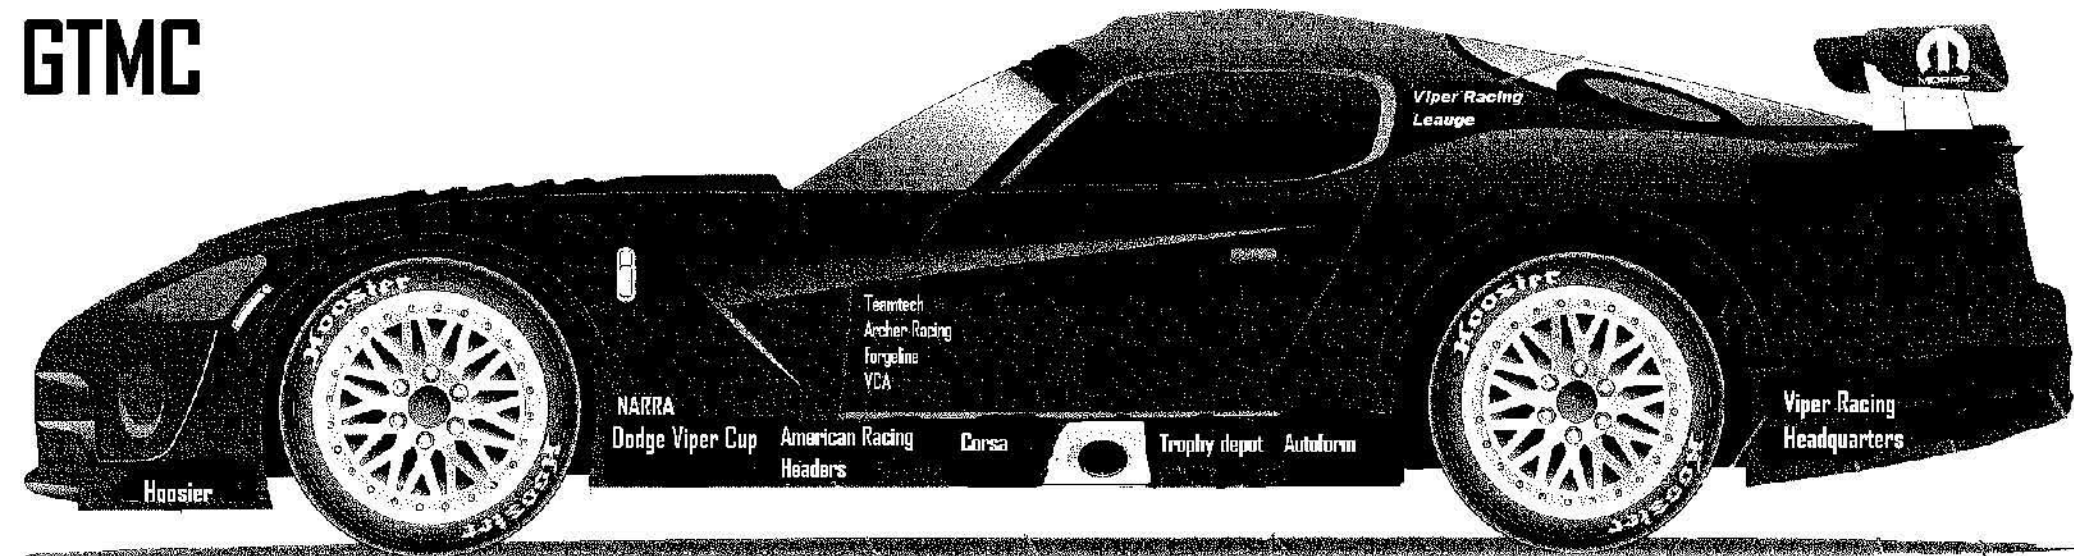

VIPER

COMPETITION COUPE

GRAPHIC STANDARDS • ASSOCIATE SPONSORSHIP

GTMC

DECAL SETS AVAILABLE IN:

Black

White

Metallic Silver

Associate Sponsors

Dodge Viper Cup

Hoosier

American Racing Headers

NARRA

Corsa

Mopar

Trophy Depot